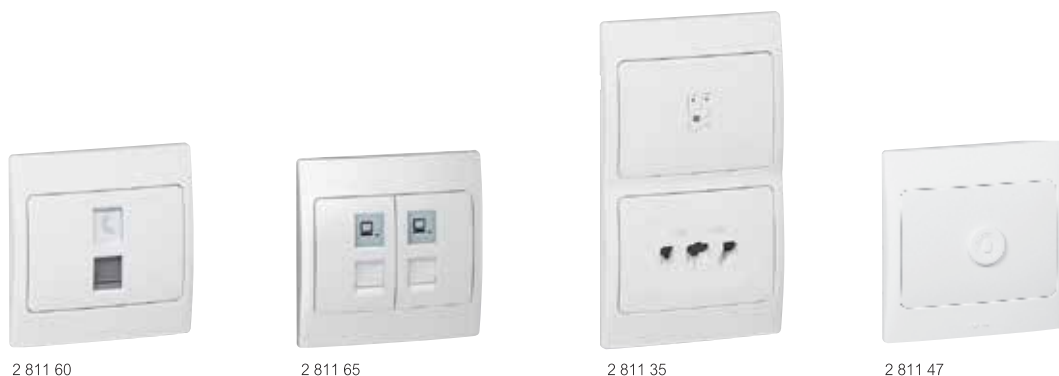

Mallia™

telephone, data, television, shaver socket and cable outlets - complete white

Polycarbonate front cover plates with a matt finish. Compact mechanism for greater wiring space
Supplied with 2 screws M 3.5 for BS boxes. Supplied complete with plate. Dim.: 86 x 86 mm

Pack	Cat.Nos	Telephone sockets	Pack	Cat.Nos	Television sockets
5	2 811 60	RJ 11 sockets - 4 contacts 1/4 turn, tool-less connector ○ White 			For DVBT and satellite installation (with individual demodulator) DVBT HDTV compatible TV: male connector (Ø9.5 mm) R: female connector (Ø9.5 mm) SAT: "F" type connector Recommended coaxial cable: 17 VATC TV-R-SAT socket TV: 5-68/120 - 862 MHz R: 87.5-108 MHz SAT: 950-2400 MHz Star low attenuation 1.5 dB ○ White
5	2 811 63	Double RJ 11 sockets - 4 contacts 1/4 turn, tool-less connector ○ White 			
5	2 811 68	BS master telephone sockets ○ White 	5	2 811 57	
5	2 811 69	BS secondary telephone sockets ○ White 			
		Data sockets			TV-R socket TV: 5-68/120 - 862 MHz R: 87.5-108 MHz Star 1.5 dB ○ White
5	2 811 61	RJ 45 Cat. 5e UTP ○ White 			TV socket TV: 0-2400 MHz Star low attenuation 1 dB ○ White
5	2 811 62	RJ 45 Cat. 6 UTP ○ White 	5	2 811 53	
5	2 811 64	Double RJ 45 Cat. 5e UTP ○ White 	10	2 811 51	
5	2 811 65	Double RJ 45 Cat. 6 UTP ○ White 			TV socket "F" type with screws SAT: 0-2400 MHz Star attenuation 1 dB ○ White
		Telephone and data sockets			Shaver socket Conform to BS EN 61558-2-5 230 V / 120 V~ - 50/60 Hz. Dim.: 86 x 146 mm ○ White
5	2 811 66	RJ 11 + RJ 45 sockets Cat. 5e UTP ○ White 	1	2 811 35	
					Cable outlets Conform to BS 5733
			10	2 811 47	20 A ○ White
			5	2 811 48	45 A ○ White