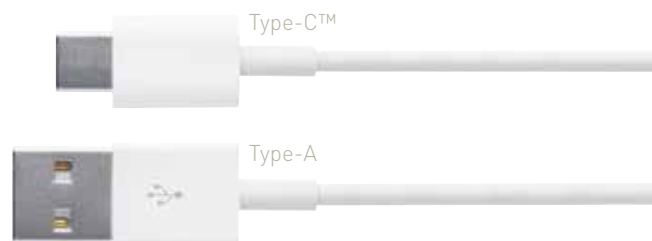

socket outlets

with **USB charger**

TWO IN ONE

Charge your mobile devices without the need for a bulky adaptor or blocking access to the power outlet. Just plug your USB cord right into the USB charging port – and run your other appliances as usual.

Charge at full speed

The traditional 1 gang 13 A BS socket outlets are equipped with a 2.4 A – 5 V = – 12 W USB charging port.

The output of 2.4 A allows to charge any tablet at full speed.

- 2 gang socket outlets are equipped with Type-A and Type-C™ charging ports
- For future-proof installations that respond to growing connectivity requirements today – and tomorrow

3 A – 5 V = – 15 W

multistandard and US standard socket outlets - complete white

Polycarbonate front cover plates with a matt finish
Compact mechanism for greater wiring space
Supplied with 2 screws M 3.5 for BS boxes
All sockets integrate child protection
Supplied complete with plate
Dim.: 86 x 86 mm

Pack	Cat.Nos	
10	2 811 20	Multistandard switched socket outlets 16 A - 250 V~ - 15 A - 127 V 2P+E - 1 gang ○ White
10	2 811 22	2P+E - 2 gang ○ White
1	2 811 21	Multistandard switched socket outlets 16 A - 250 V~ / 15 A - 127 V~ with USB charger USB charger conform to IEC 60950-1 2P+E - 1 gang NEW FUNCTION USB Type-A 2.4 A - 5 V = - 12 W Consumption in passive mode < 0.08 W ○ White
1	2 811 23	2 x 2P+E - 2 gang NEW FUNCTION USB Type-A + Type-C™ 3 A - 5 V = - 15 W Consumption in passive mode < 0.08 W ○ White