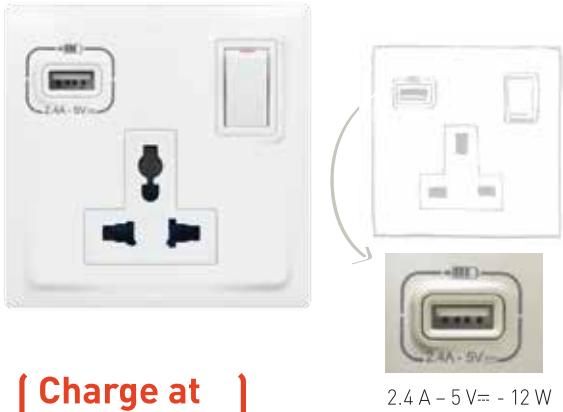

socket outlets

with **USB charger**

TWO IN ONE

Charge your mobile devices without the need for a bulky adaptor or blocking access to the power outlet. Just plug your USB cord right into the USB charging port – and run your other appliances as usual.

Charge at full speed

The traditional 1 gang 13 A BS socket outlets are equipped with a 2.4 A – 5 V = – 12 W USB charging port.

The output of 2.4 A allows to charge any tablet at full speed.