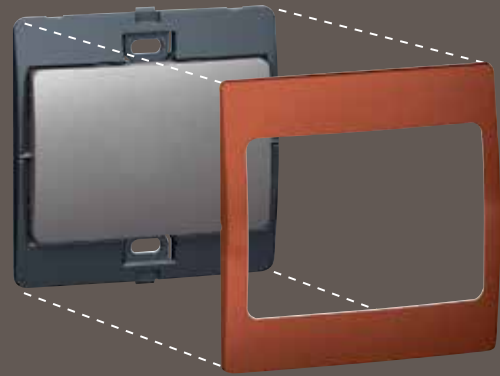

# N O W

Not only does Mallia™ offer form and function, we also take care to ensure that the installation process is effortless.

The resilient and flexible material used for the plates makes them easy to mount on uneven surfaces.

Slim mechanism design leaves room for greater wiring space in the box.

Mallia™ plates and gang units are interchangeable and easy to install. Simply wire the gang units and clip on the colour plates that suit your designs best.