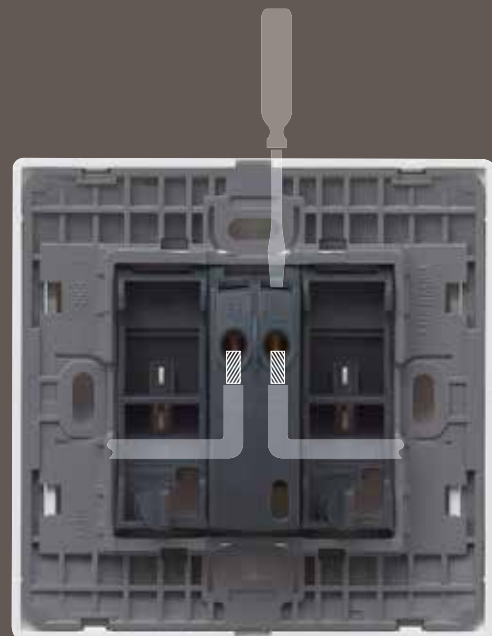

Top access screws for connecting the wires make installation a piece of cake.